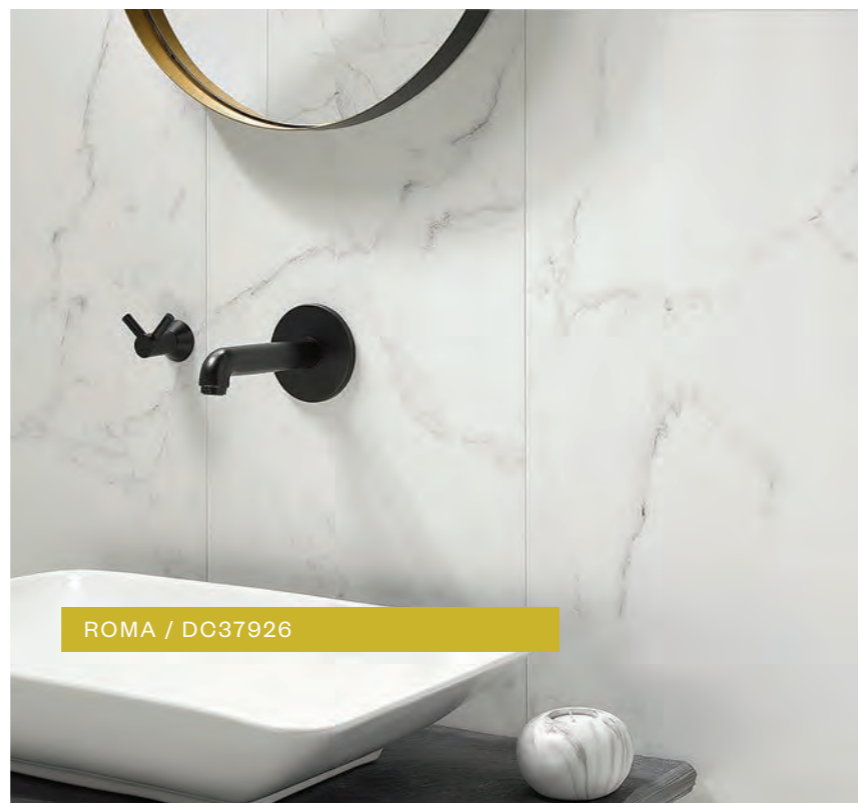

- Ultra-realistic designs
- Digitally printed
- Textured finishes
- Quick and easy to fit
- 100% waterproof
- Easy to clean

MOONSTONE LG / DC88C12

SUBWAY / DC60906

ROMA / DC37926

RUSTIC WOOD / DC86C71

BOMBAY / DC08D16