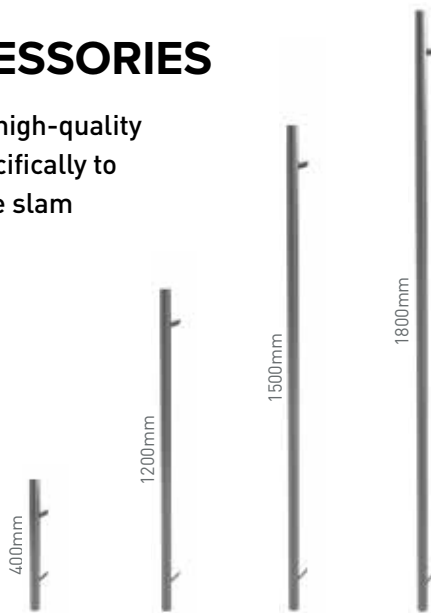

LONG BAR HANDLES
(Stainless Steel)

Mitre Lever on
Oval Rose
(Stainless Steel)

INTERIOR HANDLES
(Stainless Steel)

THE SMART SPARK *A mark of quality*

You will see our 'Smart Spark' quality mark stamped on many of our stainless steel accessories.

Whenever you see the Spark, you can be sure the hardware has been designed and thoroughly tested for use with our systems – and that the whole door, including glazing and accessories, has been tested to all the relevant industry standards.