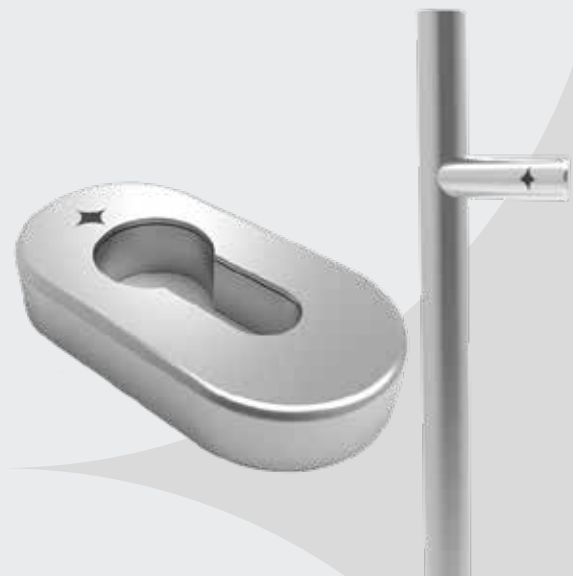

Ergonomic Lever Handle

SLAM LOCK ACCESSORIES

We have assembled a range of high-quality stainless steel accessories specifically to accompany doors fitted with the slam lock option.

ESCUTCHEON
External & Internal (Graphite)

LONG BAR HANDLES
(Stainless Steel)

Mitre Lever on
Oval Rose
(Stainless Steel)

T-Bar Lever on
Oval Rose
(Stainless Steel)

Ergonomic Lever
on Oval Rose
(Stainless Steel)

INTERIOR HANDLES
(Stainless Steel)

THE SMART SPARK *A mark of quality*

You will see our 'Smart Spark' quality mark stamped on many of our stainless steel accessories.

Whenever you see the Spark, you can be sure the hardware has been designed and thoroughly tested for use with our systems – and that the whole door, including glazing and accessories, has been tested to all the relevant industry standards.