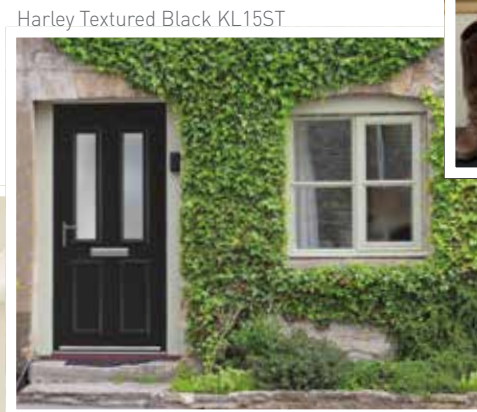

Harley Textured Black KL15ST