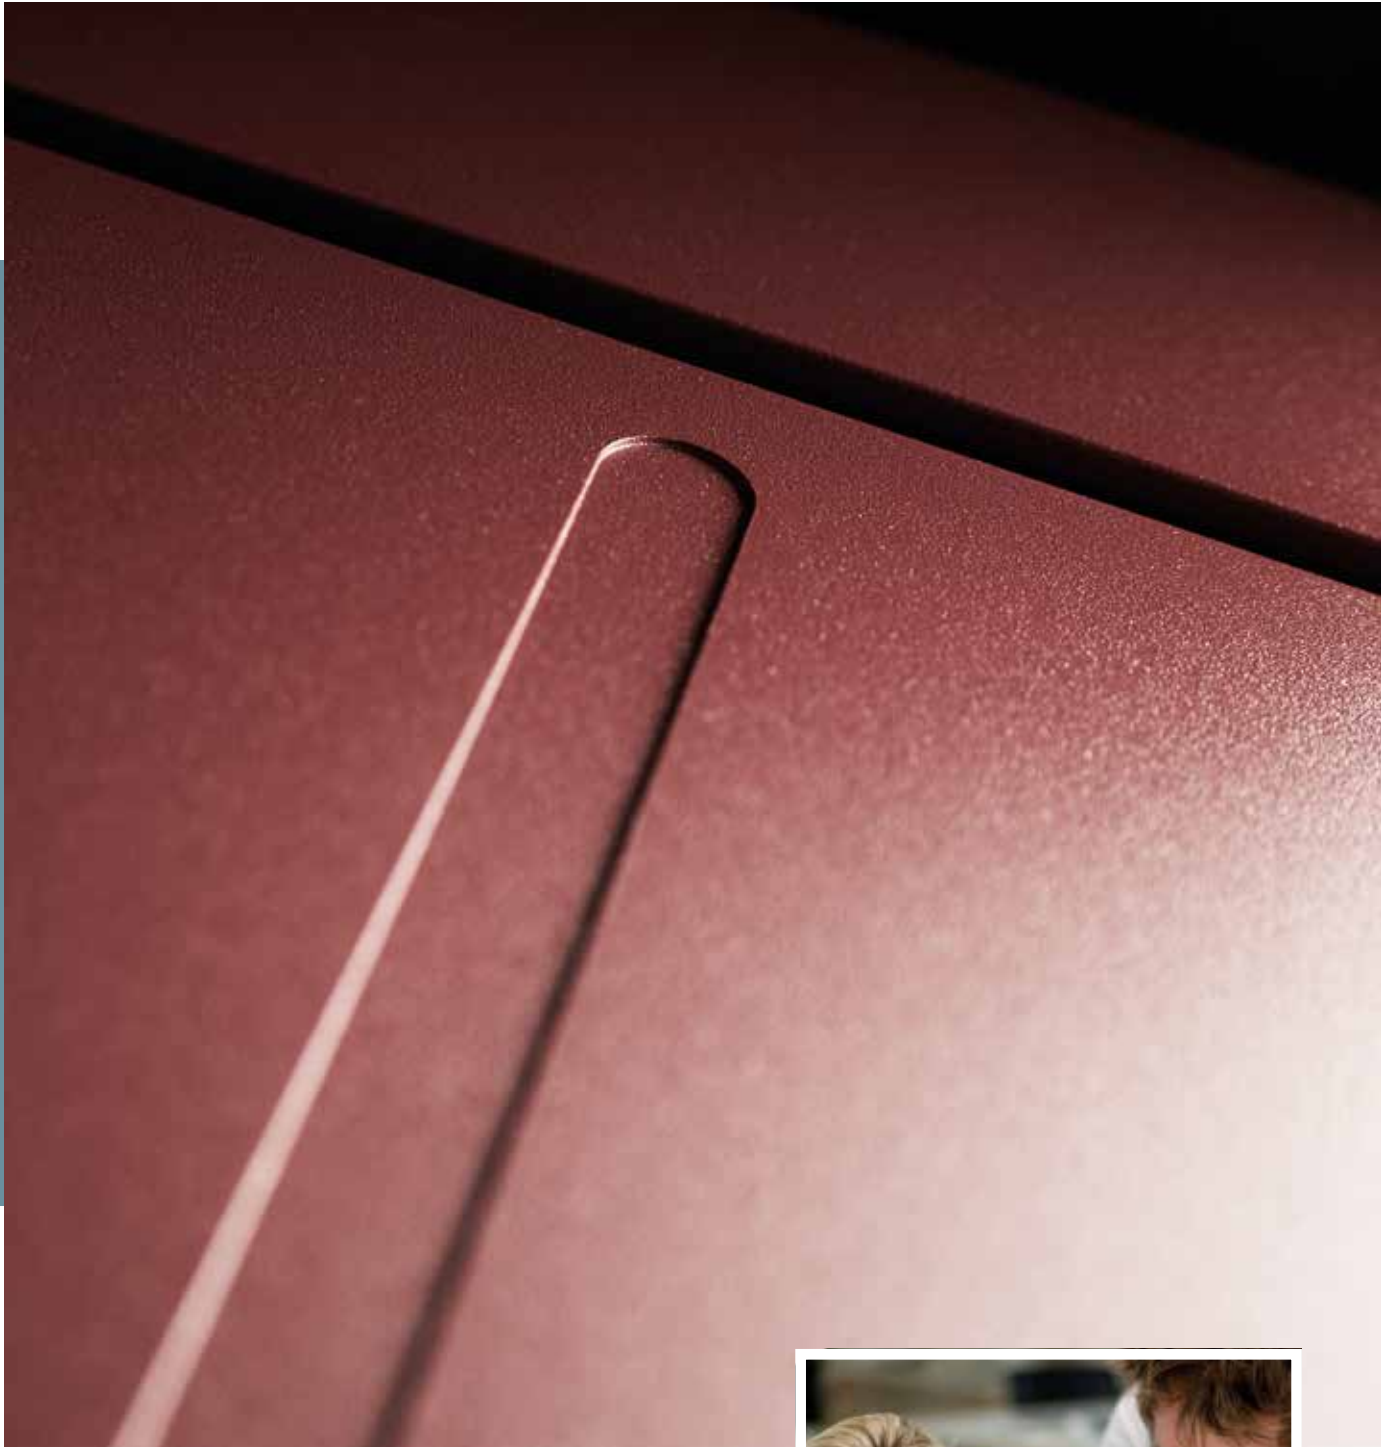

COLOUR YOUR DOOR

The choice is yours

Selecting from our huge range of colours, with almost limitless options, you can choose to have the inside and outside of your door finished in identical, or different colours, as well as the inside and outside of your door frame – and even your accessories.

So, you could have every surface the same colour, or all different – the design choice is entirely yours.