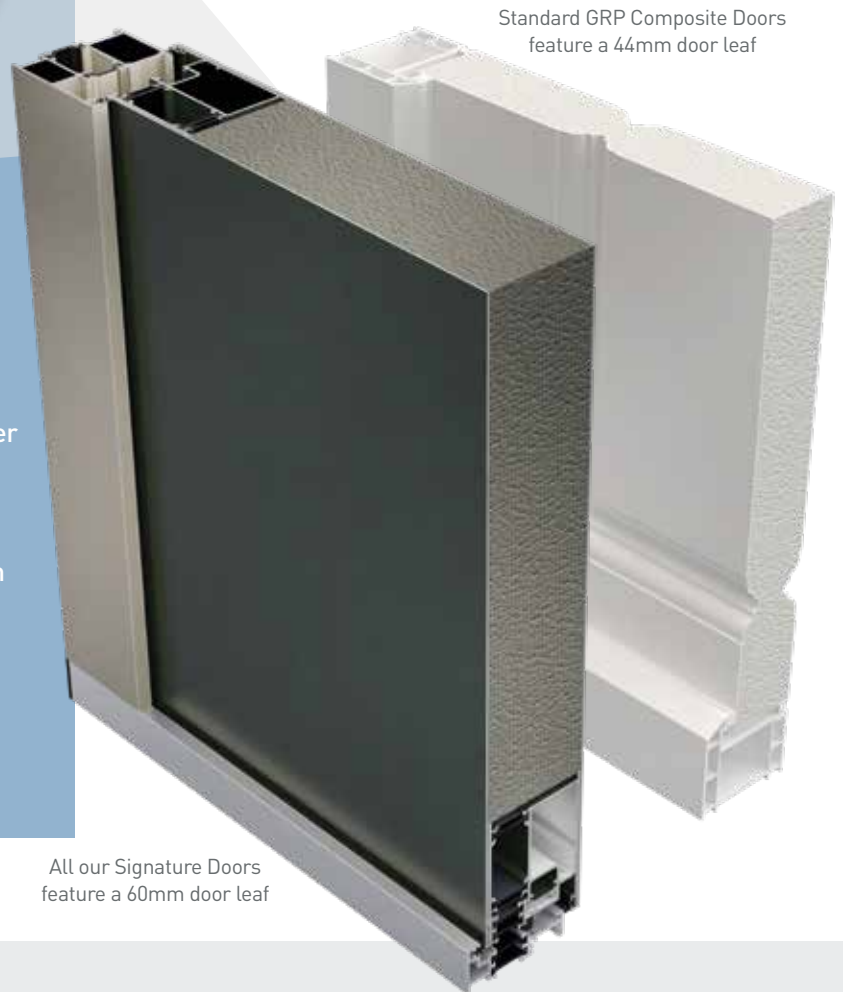

CLASS LEADING WEATHER SEALS

All our doors are finished with two separate weather seals – one inside and one outside – providing superior weather protection as standard.

Our Signature Doors have also been designed with a 'thermal break', which effectively helps prevent cold air from outside coming into your home, and the warmth from inside escaping.

All our Signature Doors feature a 60mm door leaf

Standard GRP Composite Doors feature a 44mm door leaf

KEEP THE WEATHER *and noise out*

All our doors feature the added assurance of two weather seals, which provides superior weather protection to keep your home warm and energy bills down.

With U-values of 1.4 or better, our doors provide excellent insulation so you and your family will stay warm and comfortable, whatever the weather outside. Signature Doors also provide effective noise reduction to improve the all round comfort of your home.

Woodchester, **Frame & Sash:** Zinc Yellow CTN006